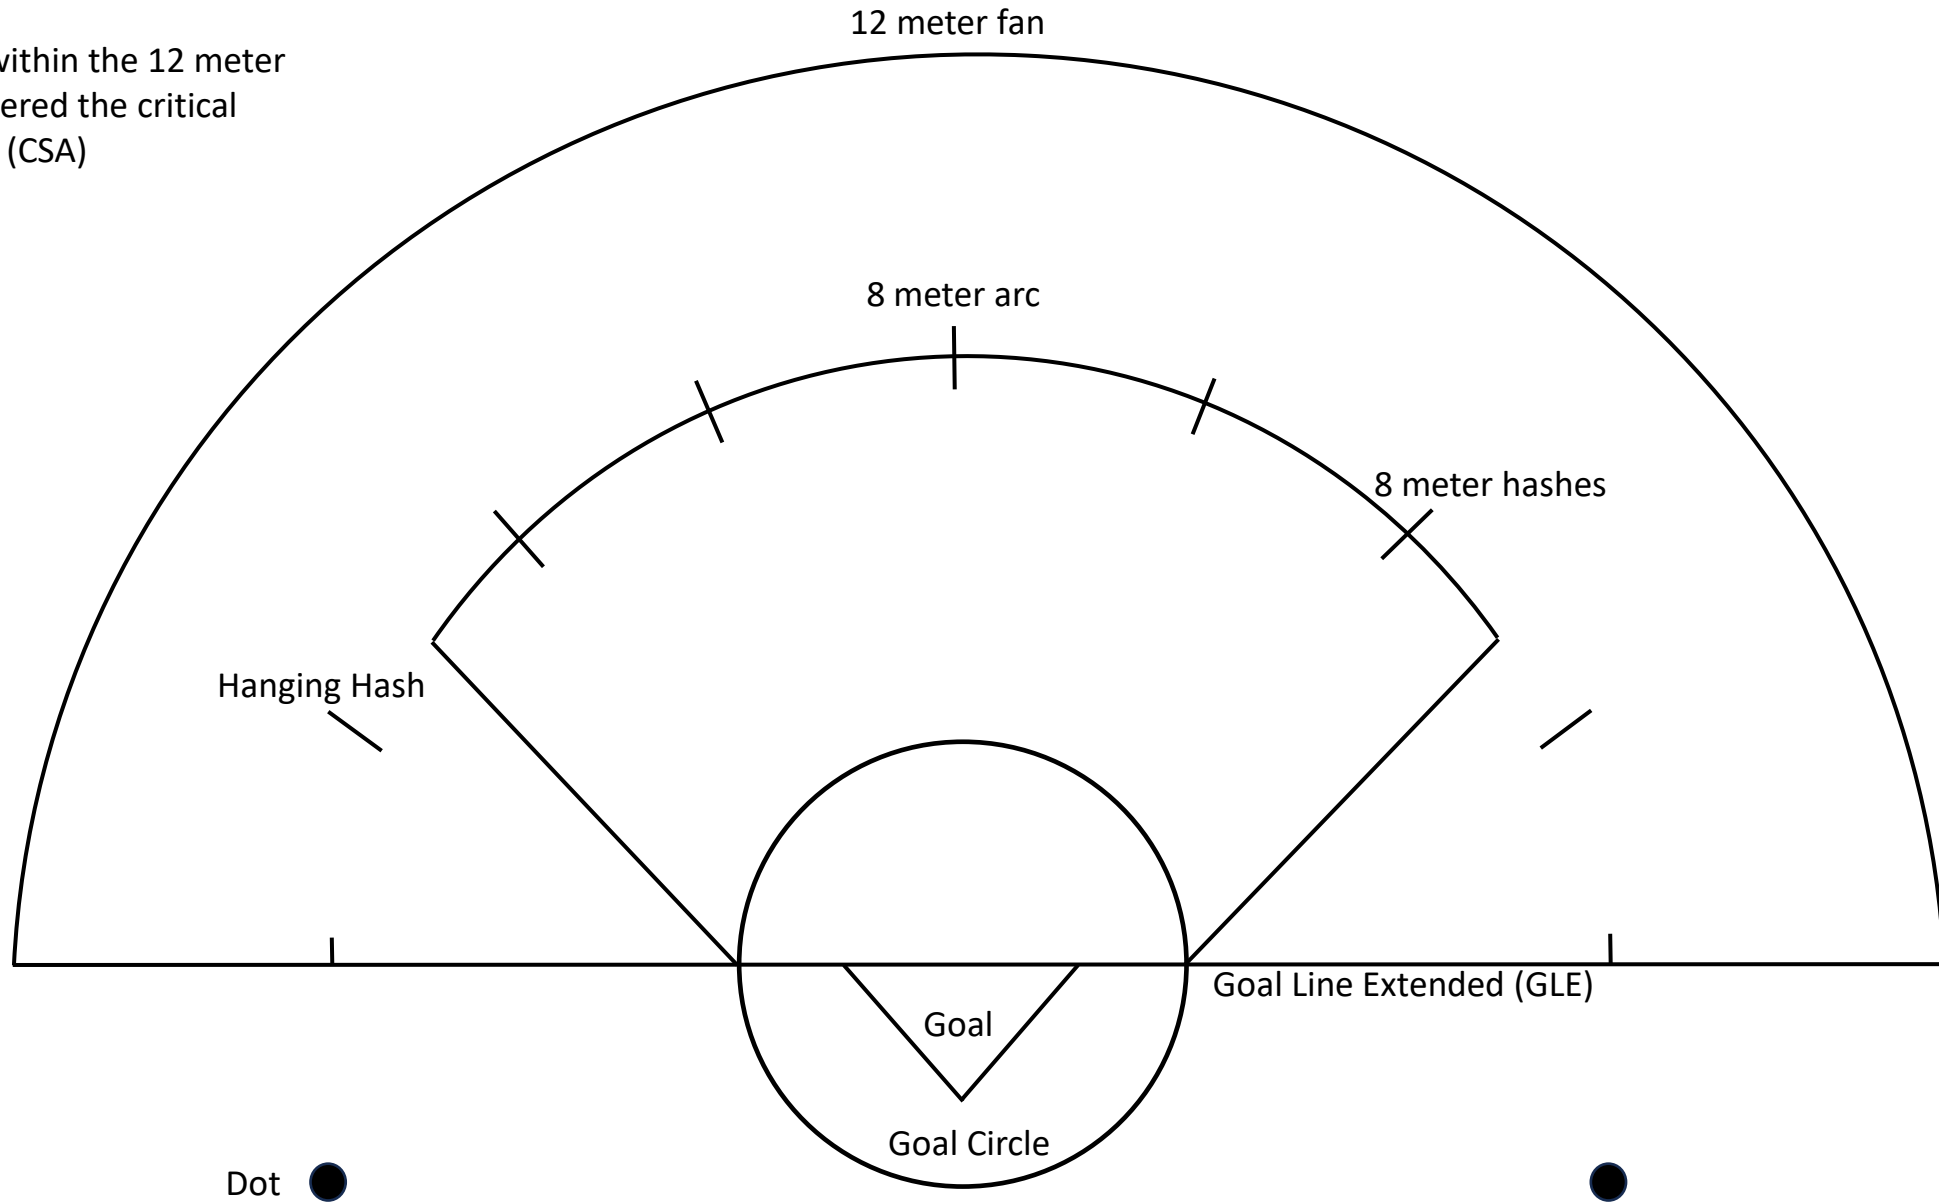

Substitution Box

Restraining Line

Restraining Line

Sideline

Endline/Baseline

Everything within the 12 meter fan is considered the critical scoring area (CSA)

Some of the additional terms you'll hear us say